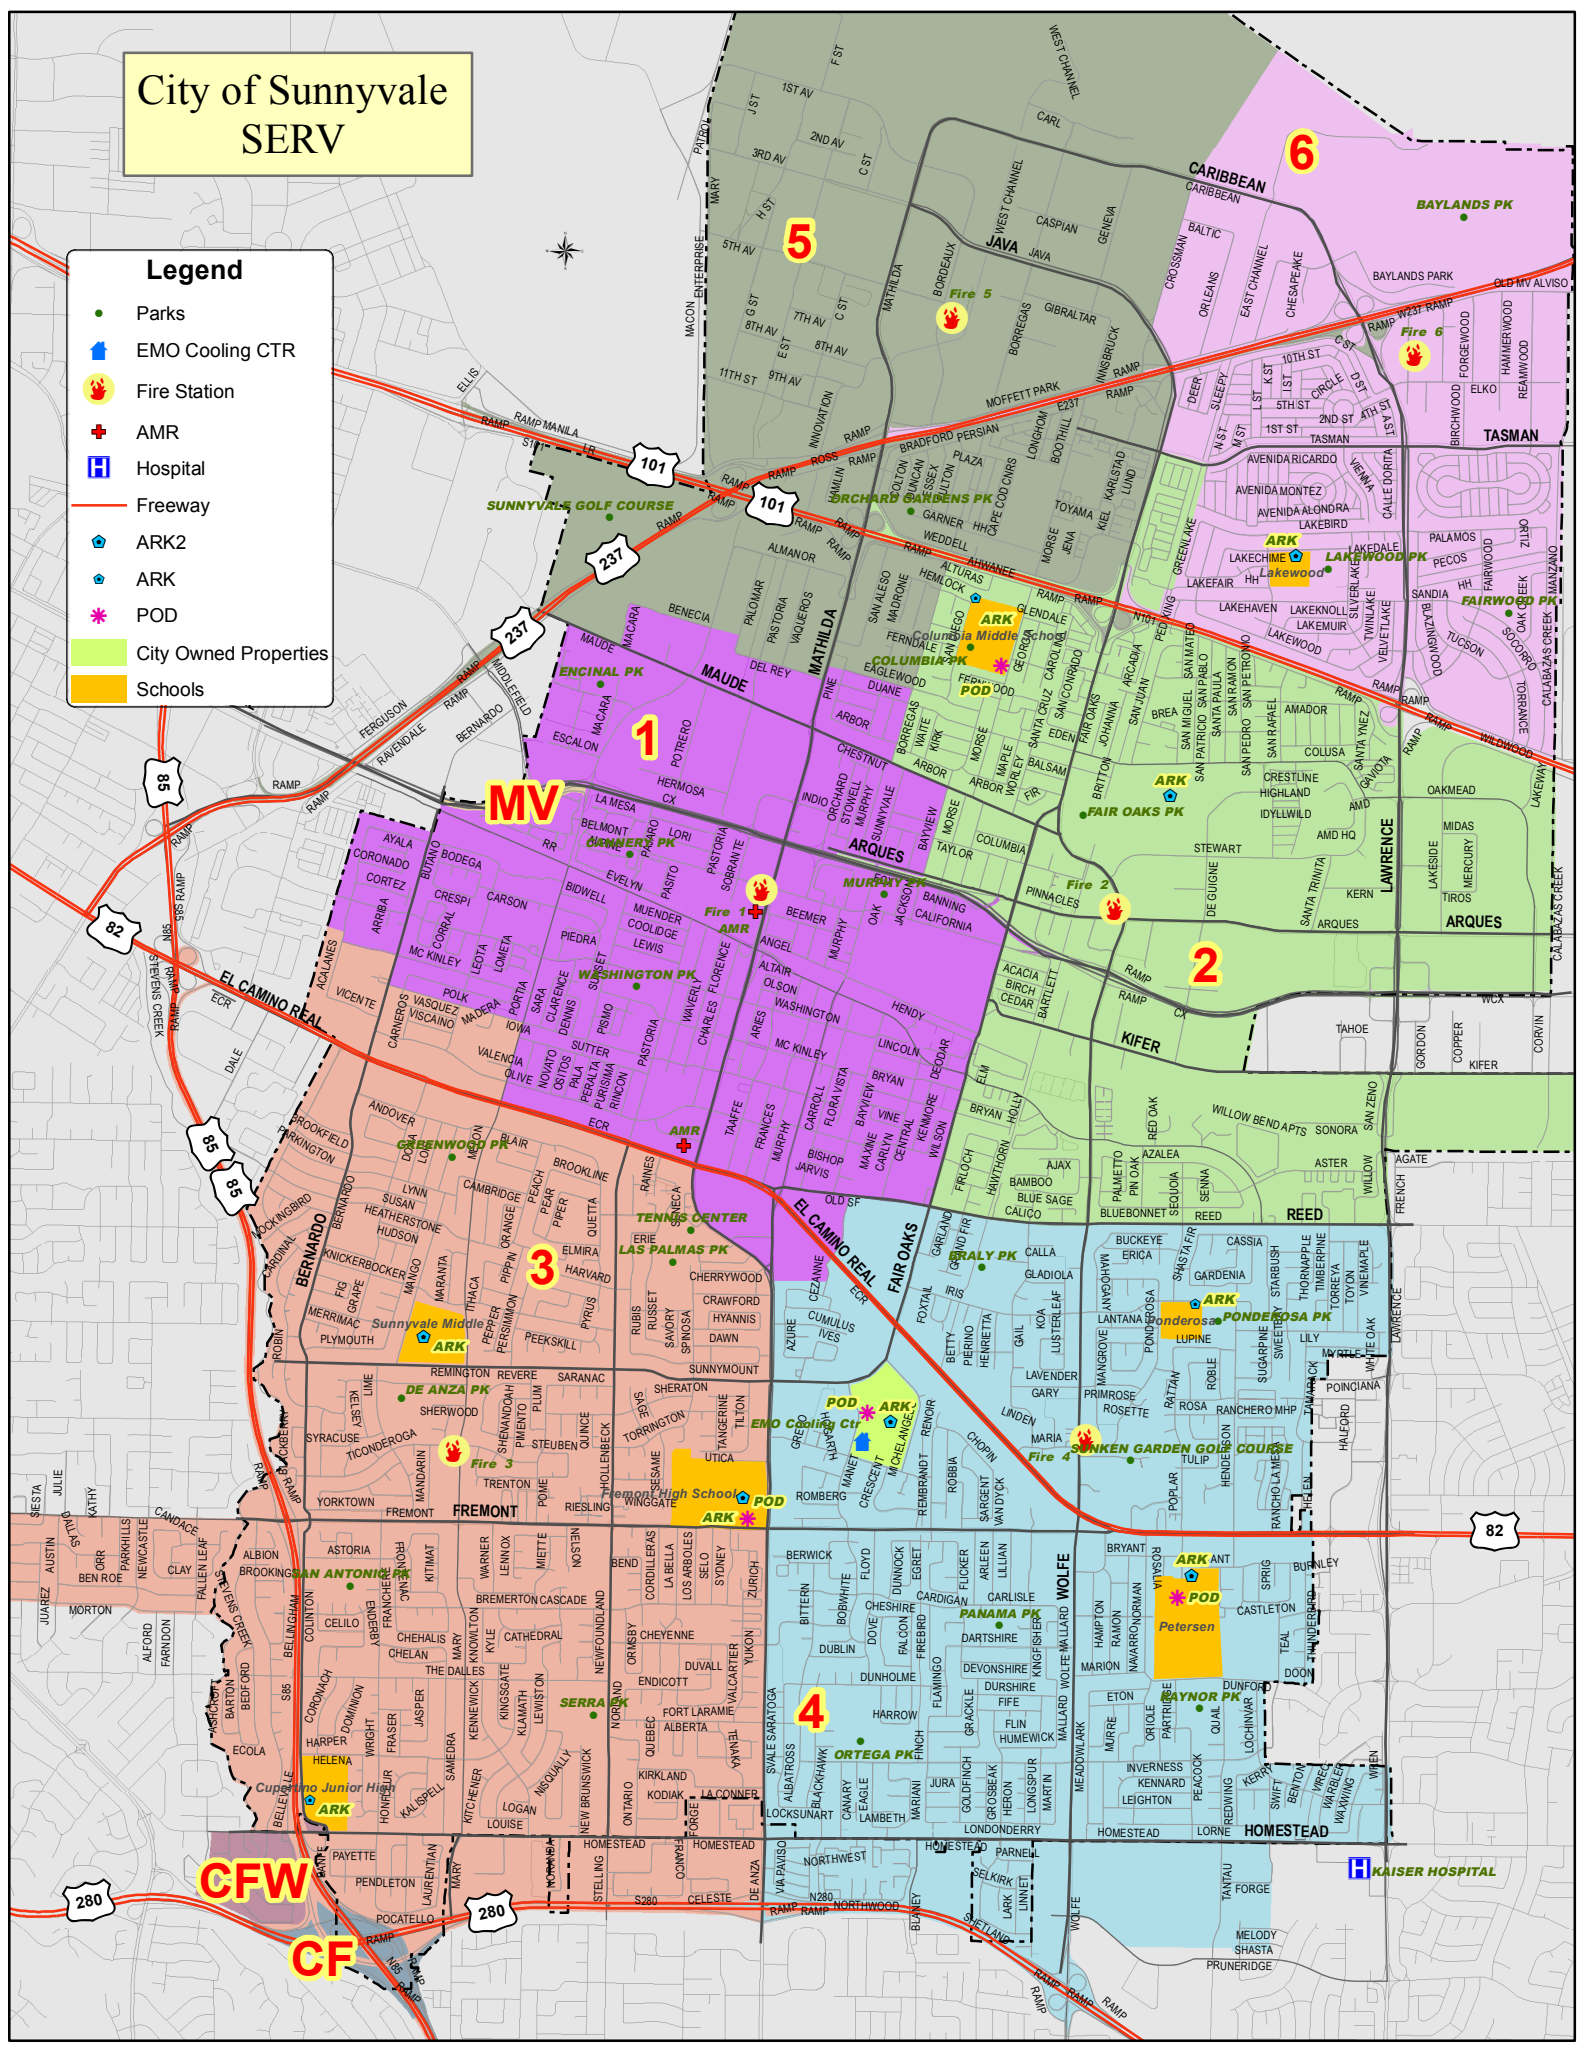

# City of Sunnyvale SERV

## Legend

- Parks
- EMO Cooling CTR
- 🔥 Fire Station
- + AMR
- 🏥 Hospital
- Freeway
- 🏠 ARK2
- 🏠 ARK
- ✳️ POD
- City Owned Properties
- Schools

**CFW**  
**CF**

**Kaiser Hospital**

**POD**  
**ARK**  
**Petersen**